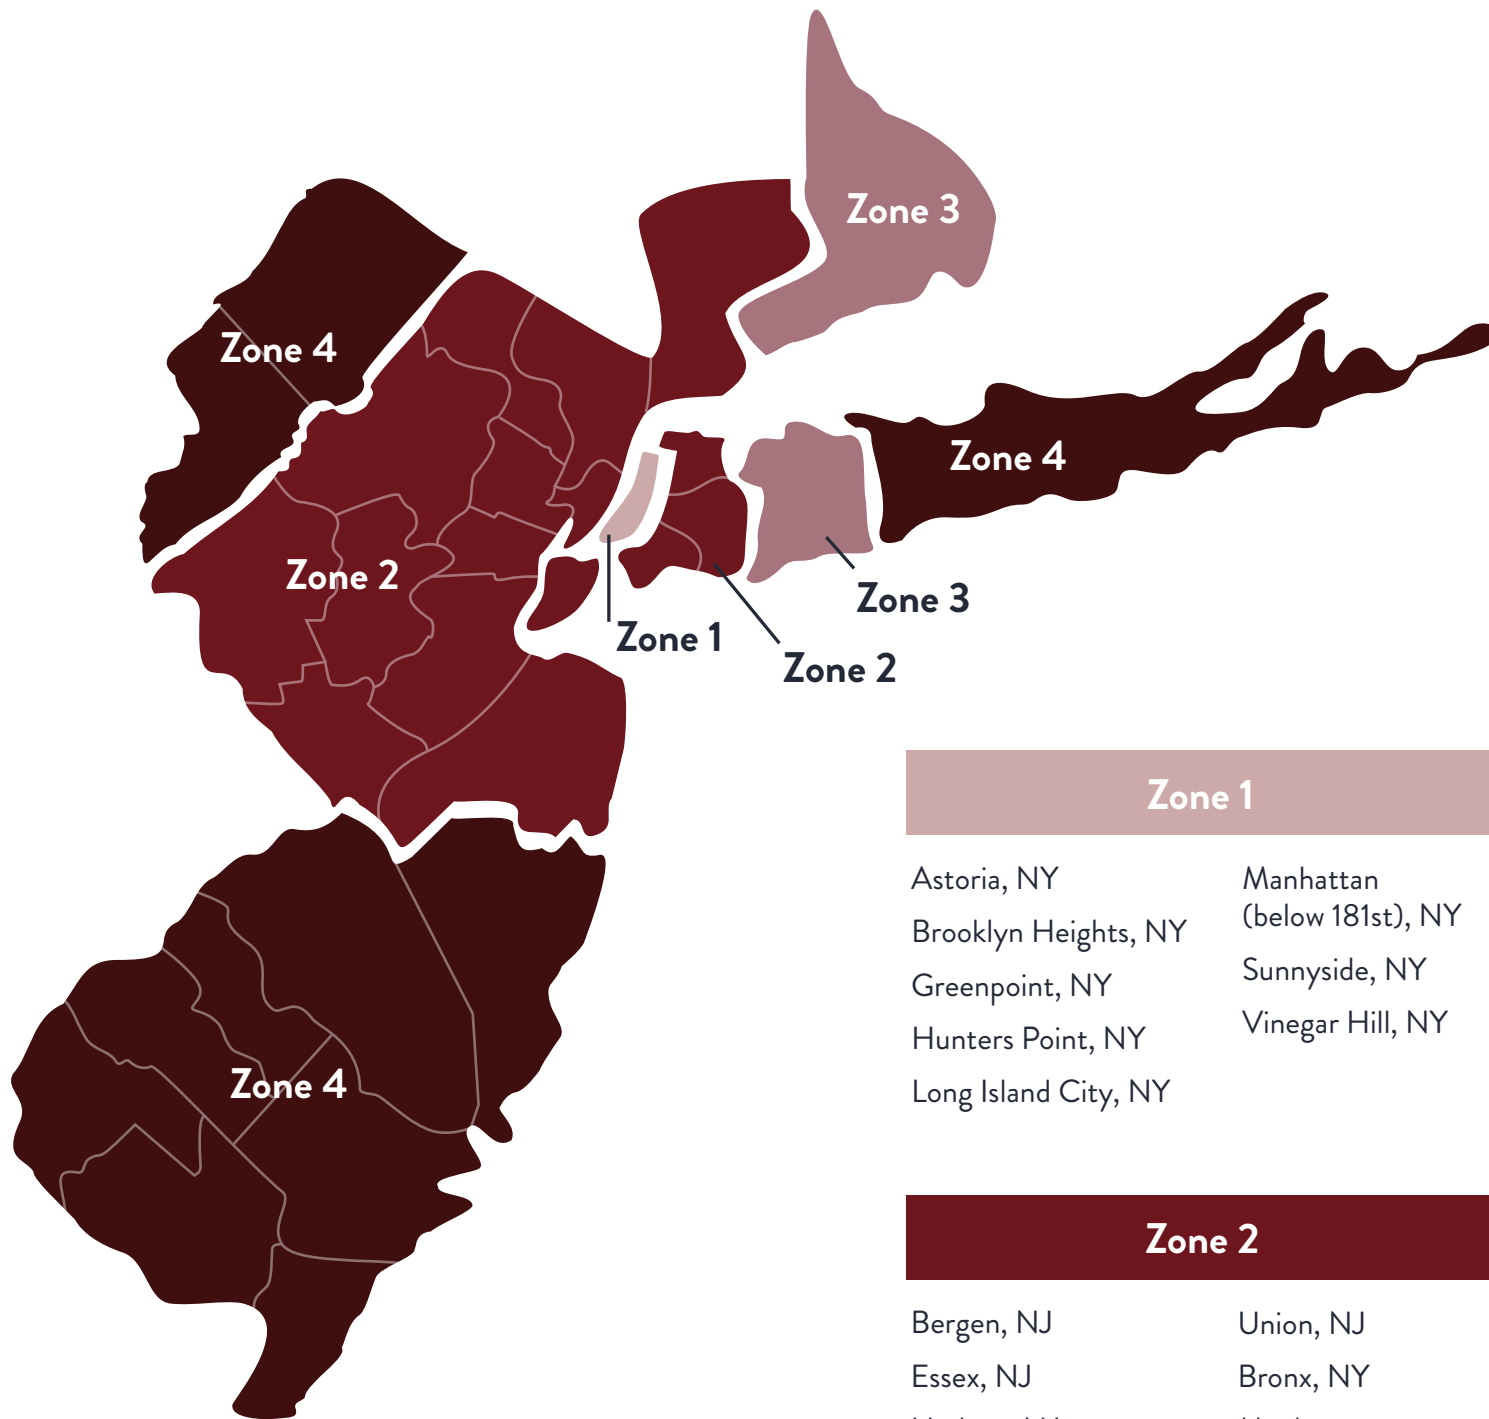

DOMAINE

NEW YORK

Zone 1

Astoria, NY
Brooklyn Heights, NY
Greenpoint, NY
Hunters Point, NY
Long Island City, NY
Manhattan (below 181st), NY
Sunnyside, NY
Vinegar Hill, NY

Zone 2

Bergen, NJ
Essex, NJ
Hudson, NJ
Hunterdon, NJ
Mercer, NJ
Middlesex, NJ
Monmouth, NJ
Morris, NJ
Passaic, NJ
Somerset, NJ
Union, NJ
Bronx, NY
Manhattan (above 181st), NY
Other Brooklyn, NY
Other Queens, NY
Richmond, NY
Staten Island, NY
Westchester, NY

Zone 3

Fairfield, CT
Nassau, NY

Zone 4

Atlantic, NJ
Burlington, NJ
Camden, NJ
Cape May, NJ
Cumberland, NJ
Gloucester, NJ
Ocean, NJ
Salem, NJ
Sussex, NJ
Warren, NJ
Suffolk, NY